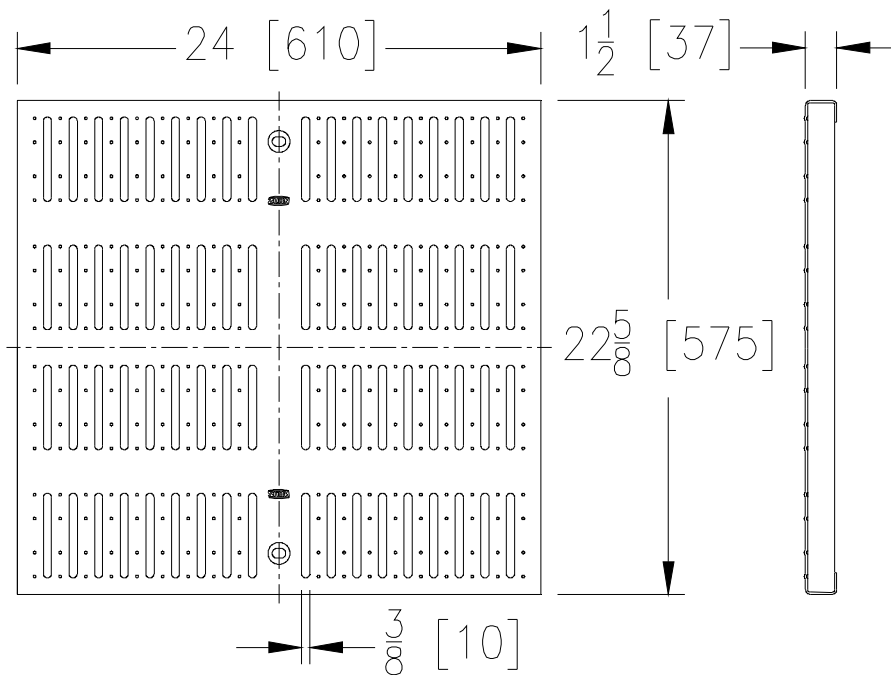

P817-FS-24X24
24 [610] Wide Slotted Grate

Dimensional Data (inches and [mm]) are Subject to Manufacturing Tolerances and Change Without Notice

[Back to Index](#)

Please Check ✓	Item No.	Part Number	Item I.D.
	4	61022	P817-FS-24X24

FS GRATE ENGINEERING SPECIFICATION: The Zurn P817-FS-24X24 Slotted Grate, Stainless Steel, 24 inches wide by 22-5/8 inches long, weighing 47.5 lbs. The grate has an open area of 101 square inches, DIN Rating of A and ANSI Rating of Light-Duty.

FS - Slotted Grate	
Material:	Stainless Steel
DIN Rating:	Class A
Weight:	47.5 lbs.
Open Area:	101 in ²
ANSI Rating:	Light-Duty
Application:	Decorative
Slot Width/Hole Size:	3/8
ADA:	Yes
H-20:	No
FAA:	No